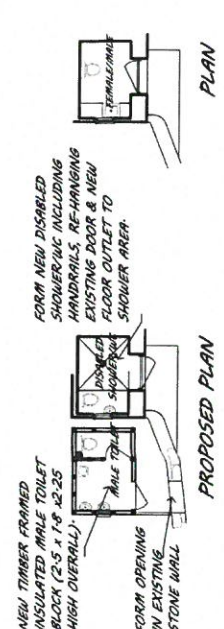

Rhif y Cais / Application Number : C16/1686/46/LL

Cynllun lleoliad ar gyfer adnabod y safle yn unig. Dim i raddfa.
Location Plan for identification purposes only. Not to scale.

PROPOSED ADDITIONAL 11 TOURING CARAVANS
 at 'TY ISAF' TUDWEILIOG, PULLHELI, GWYNEDD LL53 8.
 for Mr T Roberts.

LOCATION PLAN

DECEMBER 2016

1 : 1250

1016/TR/2003 rev A

NOTES

CTNGOR GWYNEDD
ADRIAN RHYE/CABODD
20 FEB 2017
GWASANAETH CYMALLUNO A.C.
AMKVCYCHEDD
RHIFTRAC

LAYOUT C

LAYOUT B

LAYOUT A

PROJECT	PROPOSED TOURING CARAVAN SITE FOR 15 CARAVANS at 'TY ISAF TUDWELIOL, PULLHELI, GWYNEDD for MR. T. ROBERTS.	SCALE	1 : 100 & 1 : 200	DATE	FEBRUARY 2017	DRG. NO.	1610/TR/2004
---------	--	-------	-------------------	------	---------------	----------	--------------

NOTES

Lion Hotel

B4417

INSTALL GAPS IN EXISTING HEDGE WITH A MIXTURE OF HAWTHORN, HAZEL & BLACKTHORN @ 600 MM C/S.

Client: ...
 18 JUL 2016
 Site: ...

CYNLUN DIVYNGIENG
 REVISED PLAN
 Delwynydd Rees
 Llanidloes, Powys, SA11 1ED