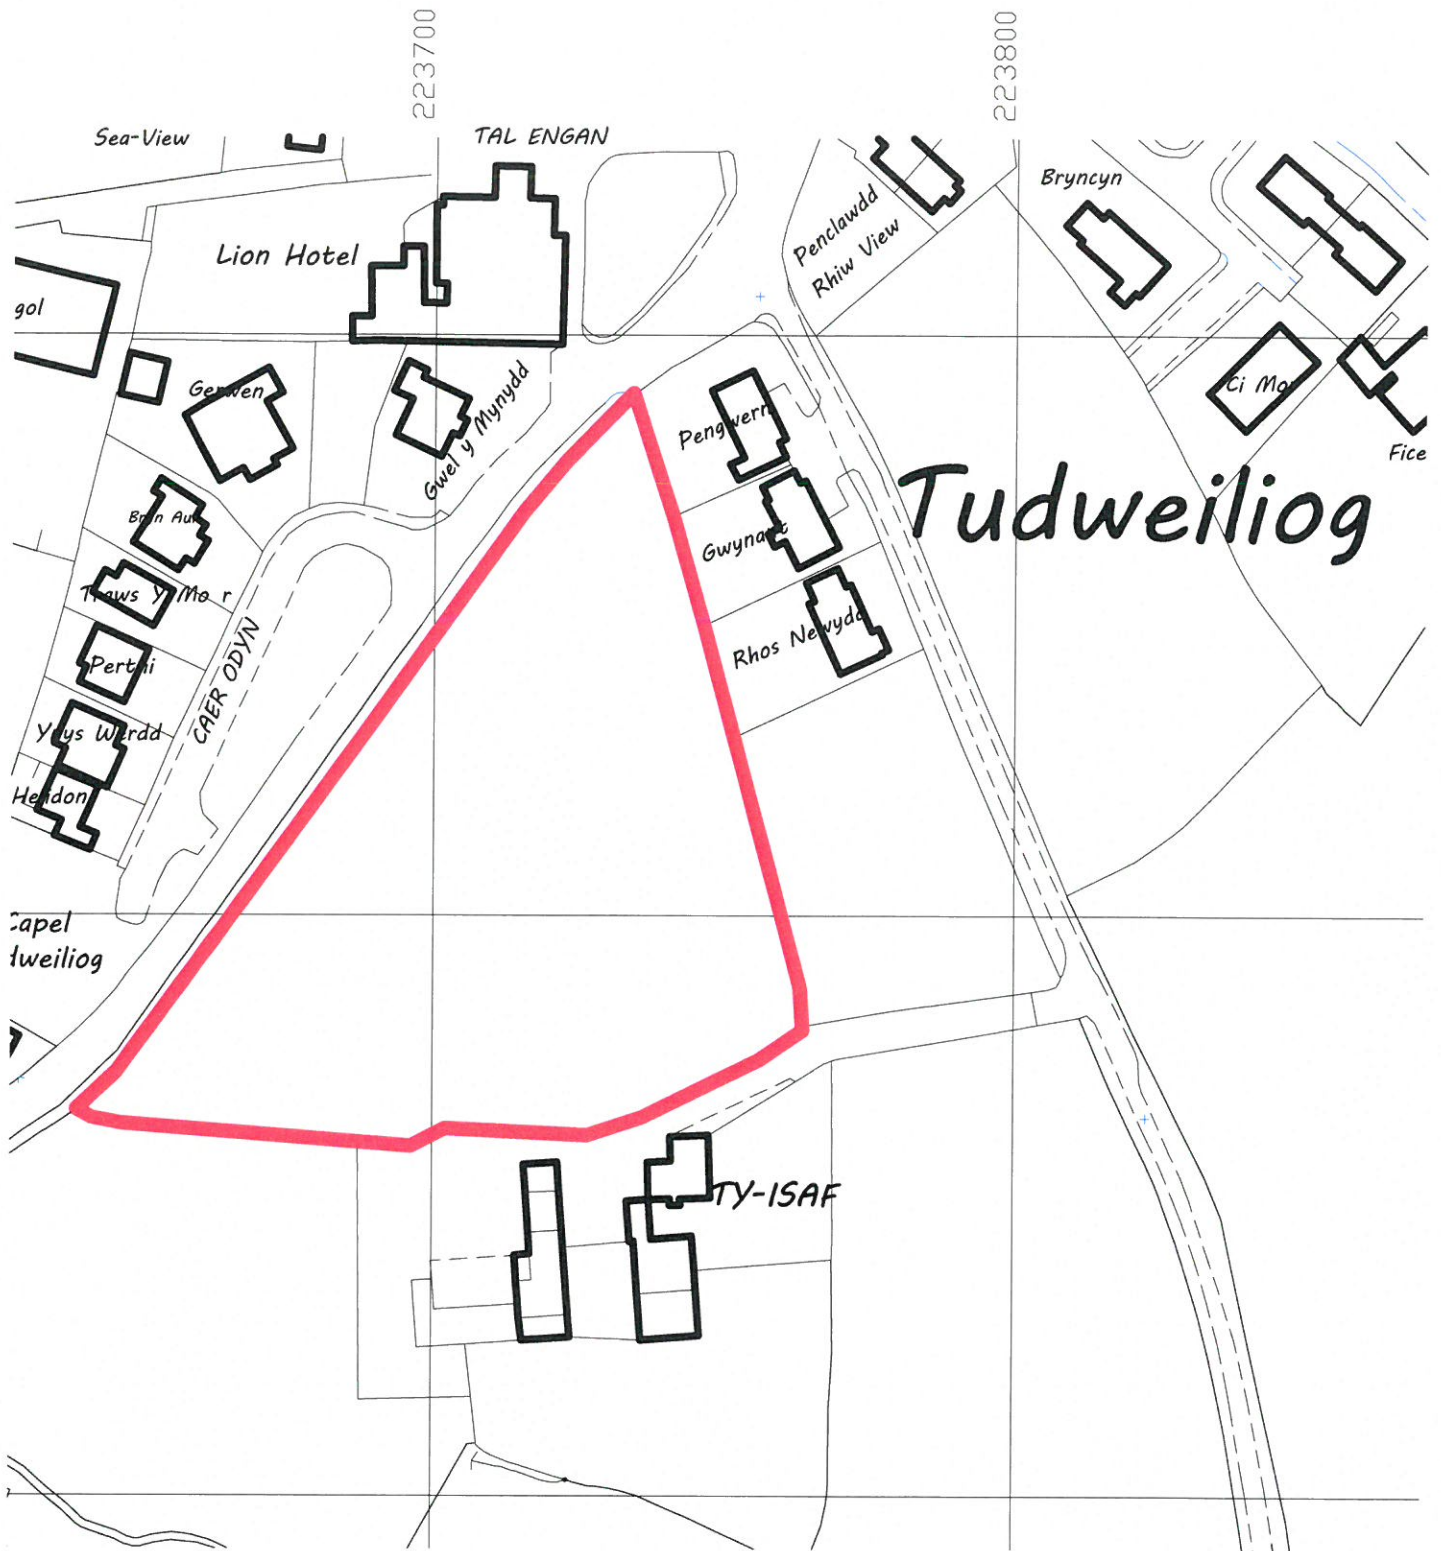

Rhif y Cais / Application Number : C16/1686/46/LL

Cynllun lleoliad ar gyfer adnabod y safle yn unig. Dim i raddfa.
Location Plan for identification purposes only. Not to scale.

PROPOSED ADDITIONAL 11 TOURING CARAVANS
 at 'TY ISAF' TUDWEILIOG, PULLHELI, GWYNEDD LL53 8.
 for Mr T Roberts.

LOCATION PLAN

DECEMBER 2016

1 : 1250

1016/TR/2003 rev A

NOTES

CTNGOR GWYNEDD
ADRIAN RHYE/CABODD
20 FEB 2017
GWASANAETH CYMALLUNO A.C.
AMKVCYCHEDD
RHIFTRAC

LAYOUT C

LAYOUT B

LAYOUT A

PROJECT	PROPOSED TOURING CARAVAN SITE FOR 15 CARAVANS at 'TY ISAF TUDWELIOL, PULLHELI, GWYNEDD for MR. T. ROBERTS.	SCALE	1 : 100 & 1 : 200	DATE	FEBRUARY 2017	DRG. NO.	1610/TR/2004
---------	--	-------	-------------------	------	---------------	----------	--------------