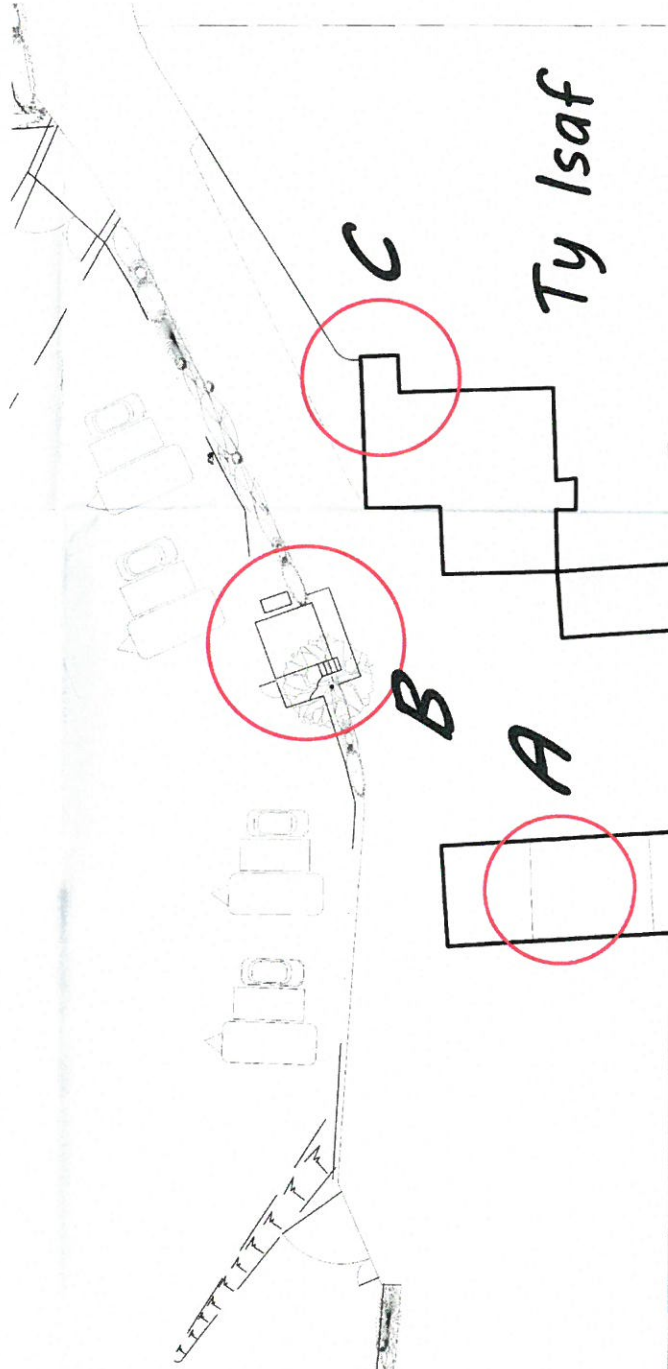

Rhif y Cais / Application Number : C16/1686/46/LL

Cynllun lleoliad ar gyfer adnabod y safle yn unig. Dim i raddfa.
Location Plan for identification purposes only. Not to scale.

PROPOSED ADDITIONAL 11 TOURING CARAVANS
 at 'TY ISAF' TUDWEILIOG, PULLHELI, GWYNEDD LL53 8.
 for Mr T Roberts.

LOCATION PLAN

DECEMBER 2016

1 : 1250

1016/TR/2003 rev A

NOTES

CTNGOR GWYNEDD
ADRIAN RHYE/CABODD
20 FEB 2017
GWASANAETH CYMALLUNO A.C.
AMKVCYCHEDD
RHIFTRAC

LAYOUT C

LAYOUT B

LAYOUT A

PROJECT	PROPOSED TOURING CARAVAN SITE FOR 15 CARAVANS at 'TY ISAF TUDWELIOL, PULLHELI, GWYNEDD for MR. T. ROBERTS.	SCALE	1 : 100 & 1 : 200	DATE	FEBRUARY 2017	DRG. NO.	1610/TR/2004
---------	--	-------	-------------------	------	---------------	----------	--------------

NOTES

Lion Hotel

B4417

INSTALL GAPS IN EXISTING HEDGE WITH A MIXTURE OF HAWTHORN, HAZEL & BLACKTHORN @ 600 MM C/S.

Client: ...
 18 JUL 2016
 Site: ...

CYNLUN DIVYNGIENG
 REVISED PLAN
 Delwynydd Rees
 Llanidloes, Powys, SA11 1ED