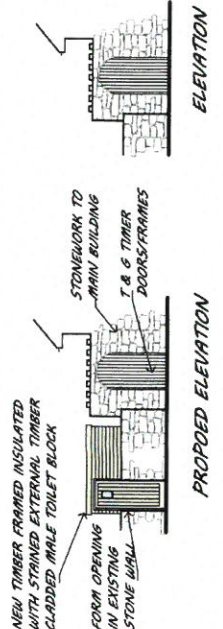

Rhif y Cais / Application Number : C16/1686/46/LL

Cynllun lleoliad ar gyfer adnabod y safle yn unig. Dim i raddfa.
Location Plan for identification purposes only. Not to scale.

PROPOSED ADDITIONAL 11 TOURING CARAVANS
 at 'TY ISAF' TUDWEILIOG, PULLHELI, GWYNEDD LL53 8.
 for Mr T Roberts.

LOCATION PLAN

DECEMBER 2016

1 : 1250

1016/TR/2003 rev A

NOTES

CTNGOR GWYNEDD
ADRIAN RHYE/CABODD
20 FEB 2017
GWASANAETH CYMALLUNO A.C.
AMKVCYCHEDD
RHIFTRAC

LAYOUT C

LAYOUT B

NOTES

Lion Hotel

B4417

INSTALL GAPS IN EXISTING HEDGE WITH A MIXTURE OF HAWTHORN, HAZEL & BLACKTHORN @ 600 MM C/S.

Client: ...
 18 JUL 2016
 Site: ...

CYNLUN DIVYNGIENG
 REVISED PLAN
 Delwynydd Rees
 Llanidloes, Powys, SA11 1ED