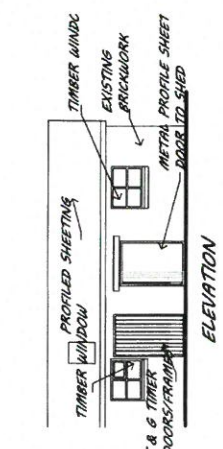

LOCATION PLAN

DECEMBER 2016

1 : 1250

1016/TR/2003 rev A

NOTES

CTNGOR GWYNEDD
ADRIAN RHYE/CABODD
20 FEB 2017
GWASANAETH CYMALLUNO A.C.
AMKVCYCHEDD
RHIFTRAC

LAYOUT C

LAYOUT B