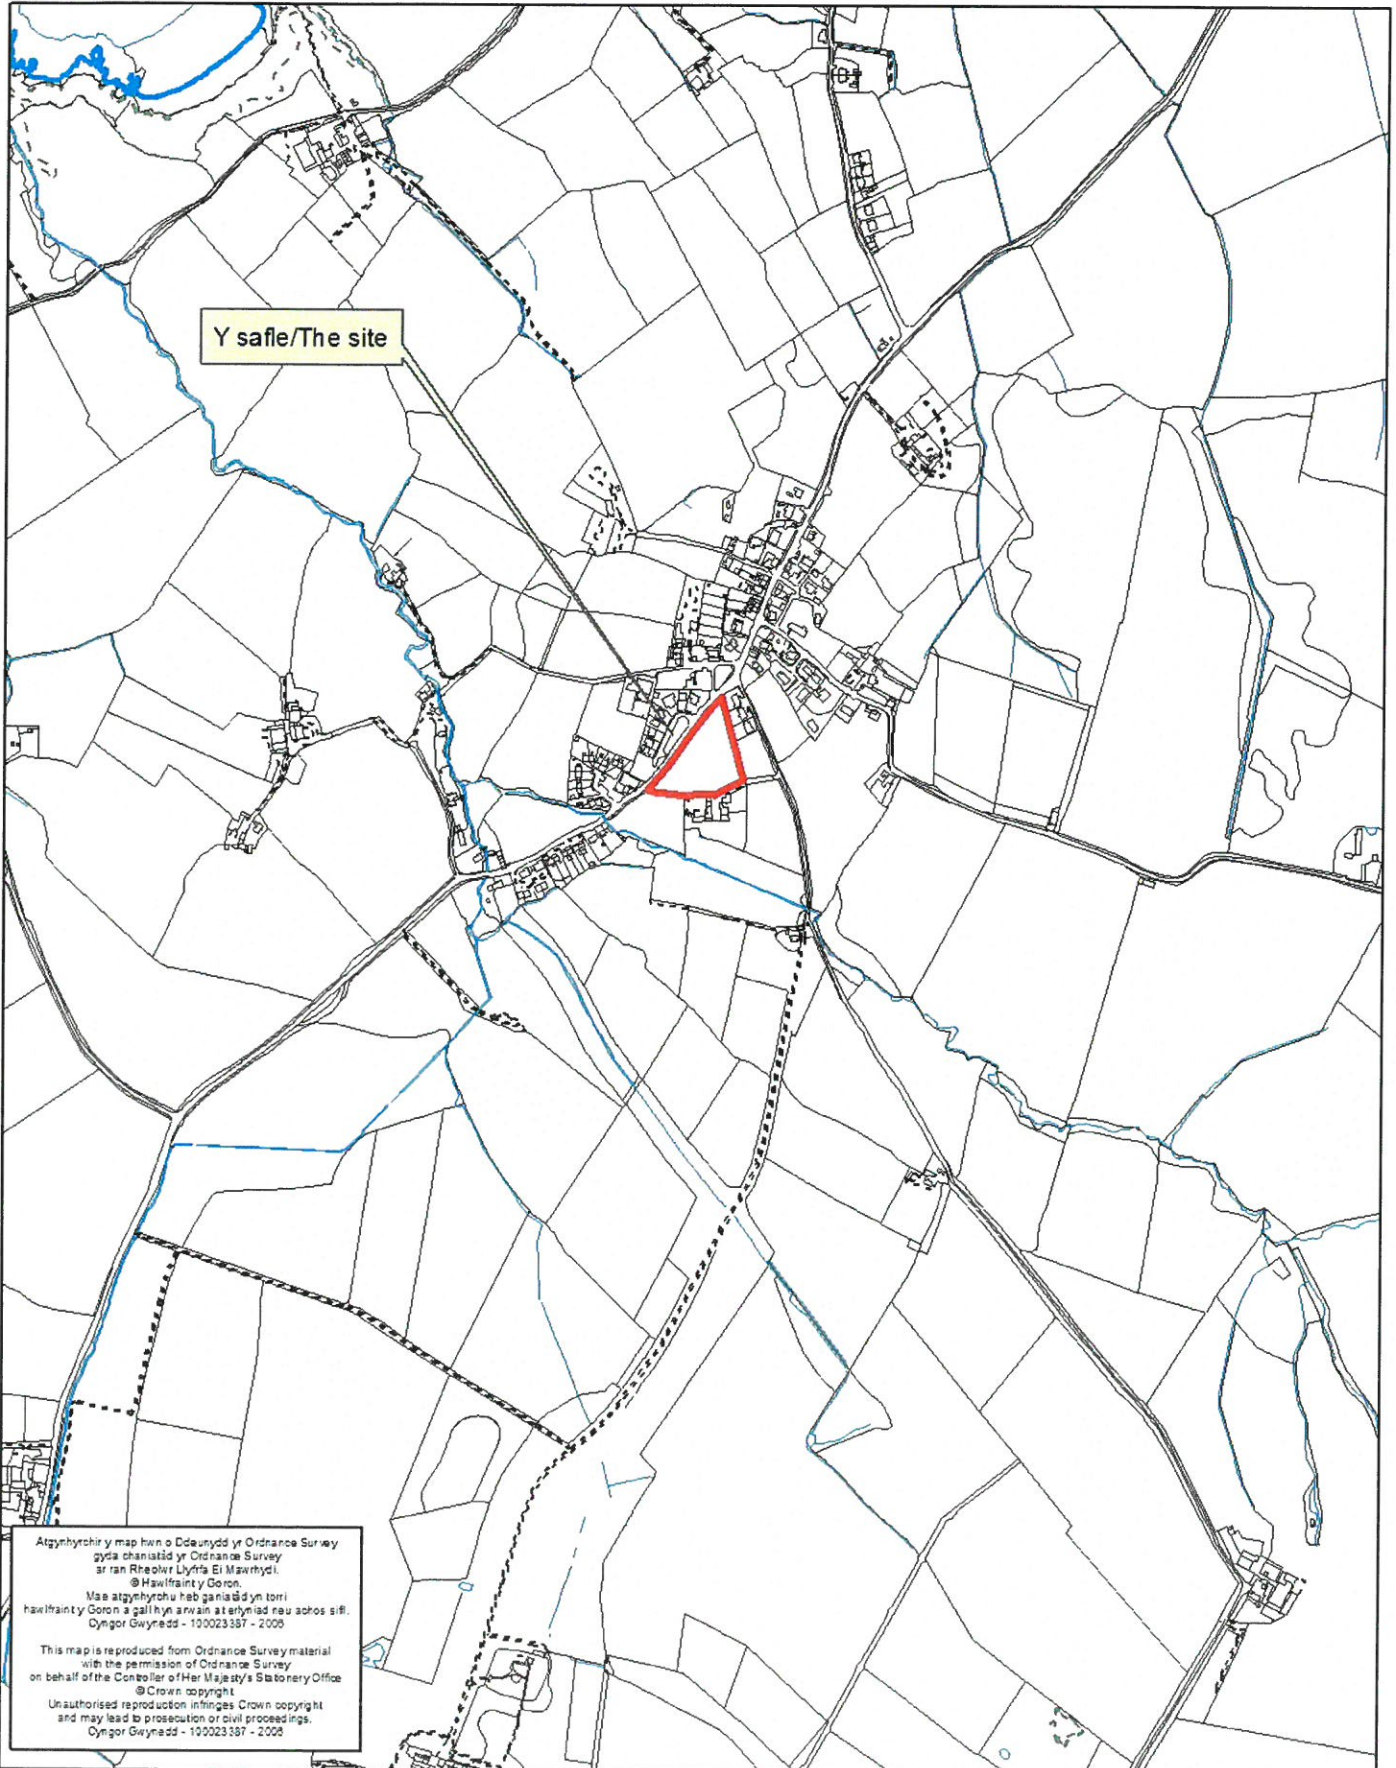

Rhif y Cais / Application Number : C16/1686/46/LL

Cynllun lleoliad ar gyfer adnabod y safle yn unig. Dim i raddfa.
Location Plan for identification purposes only. Not to scale.

PROPOSED ADDITIONAL 11 TOURING CARAVANS
 at 'TY ISAF' TUDWEILIOG, PULLHELI, GWYNEDD LL53 8.
 for Mr T Roberts.

LOCATION PLAN

DECEMBER 2016

1 : 1250

1016/TR/2003 rev A

NOTES

CTNGOR GWYNEDD
ADRIAN RHYE/CABODD
20 FEB 2017
GWASANAETH CYMALLUNO A.C.
AMKVCYCHEDD
RHIFTRAC

LAYOUT C

LAYOUT B

LAYOUT A

PROJECT	PROPOSED TOURING CARAVAN SITE FOR 15 CARAVANS at 'TY ISAF TUDWELIOL, PULLHELI, GWYNEDD for MR. T. ROBERTS.	SCALE	1 : 100 & 1 : 200	DATE	FEBRUARY 2017	DRG. NO.	1610/TR/2004
---------	--	-------	-------------------	------	---------------	----------	--------------